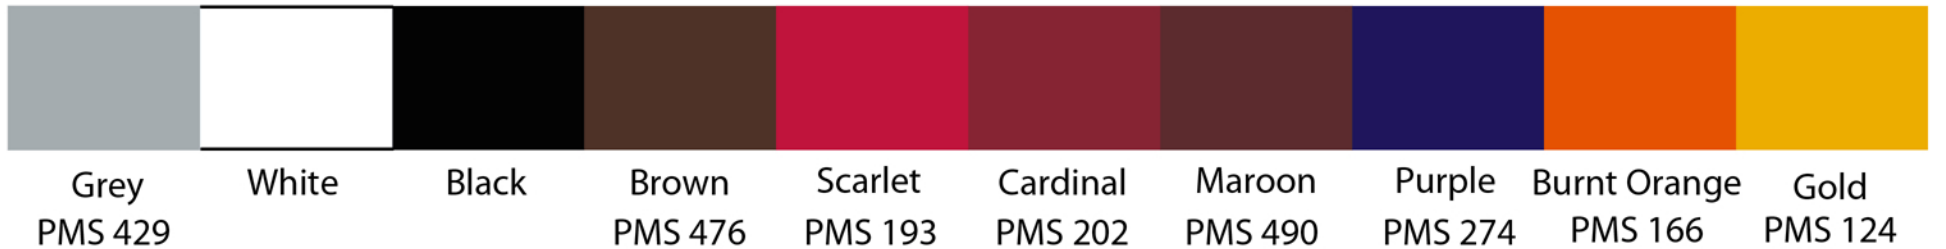

Football Helmet Shell Colors

Custom shell colors are available for additional charge and extended lead time

PMS colors are approximate especially with metallic colors

Faceguard Colors

Custom faceguard colors NOT available

PMS colors are approximate